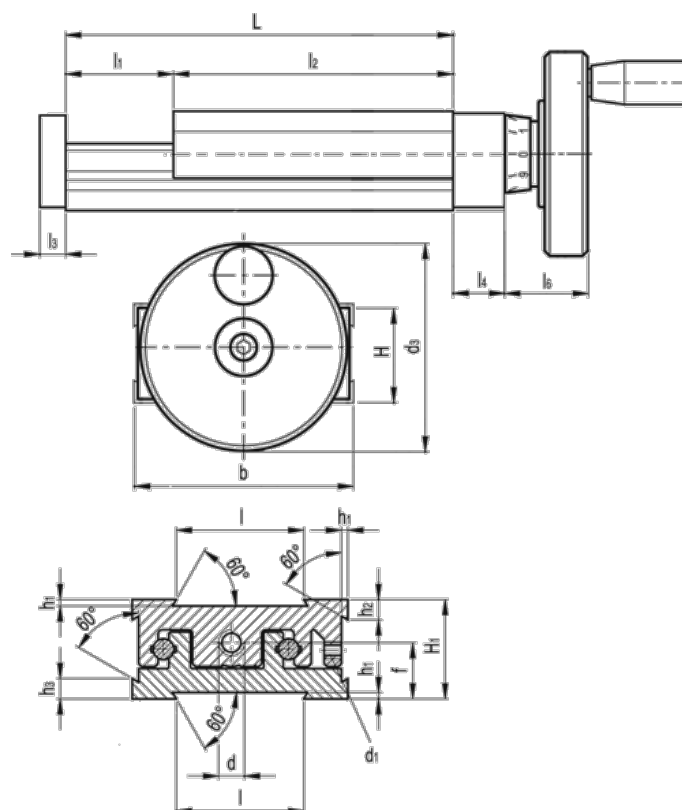

# Data Sheet

Article number: 20772020

Description: Adjustable slide unit  
GN 900-80-145-25-H-1

## Measures

b = 80	h2 = 10.0
d = M8x1	h3 = 10.0
d1 = M5	l = 50
d3 = 80	L - l1 = 145-25
f = 20.5	l2 = 120
H = 35.5	l3 = 8
h1 = 2.0	l4 = 16
H1 = 36	l6 = 31